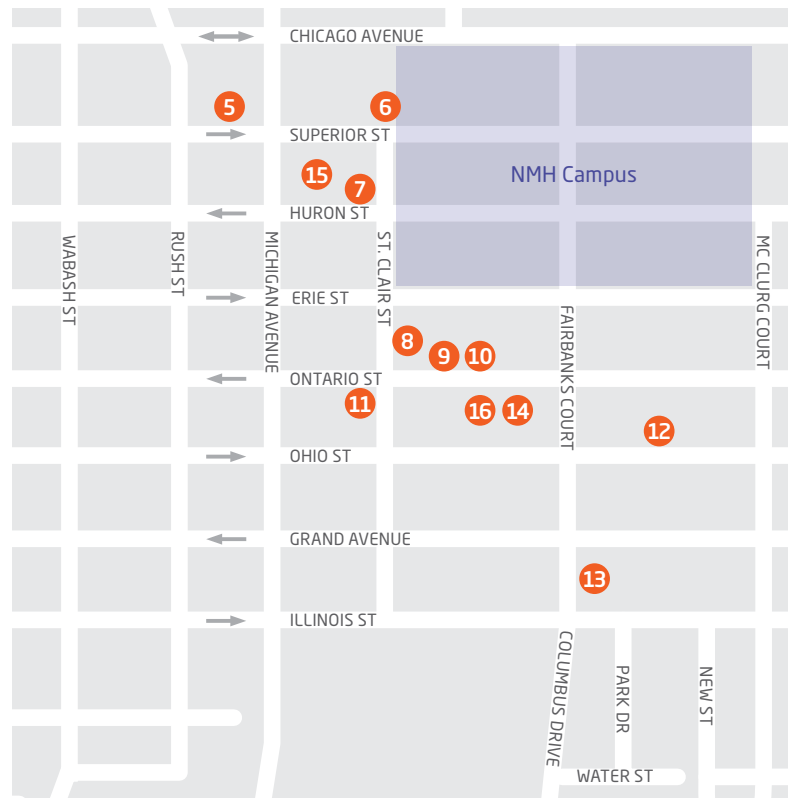

The following hotels are located in the heart of downtown Chicago, within blocks of the Northwestern Memorial Hospital campus, a variety of restaurants, public transportation and the “Magnificent Mile,” Chicago’s premier shopping district.

### Hotels north of Chicago Avenue

- 1** [Hilton Chicago Magnificent Mile](#) 🐾  
 198 East Delaware Place  
 312.664.1100
- 2** [Whitehall Hotel Chicago](#)  
 105 East Delaware Place  
 312.573.6398
- 3** [Residence Inn Marriott Downtown Chicago Magnificent Mile](#) 🐾 🍳 🚗  
 201 East Walton Place  
 312.943.9800
- 4** [Worcester House](#) 🔑 🍳  
 244 East Pearson Street  
 312.926.2566  
 Call for reservations

## Hotels south of Chicago Avenue

- 5** [Peninsula Chicago](#) 🐾  
 108 East Superior Street  
 312.337.2888
- 6** [Hotel One Sixty-Six Mag Mile](#) 🐾  
 166 East Superior Street  
 312.523.0912  
 Call for discounted rate
- 7** [Homewood Suites Chicago Magnificent Mile and Hampton Inn. Chicago Magnificent Mile](#)  
 160 East Huron Street  
 312.585.9333
- 8** [Hyatt Centric Mag Mile](#)  
 633 North St. Clair Street  
 312.787.1234
- 9** [Fairfield Inn & Suites Chicago Downtown/Magnificent Mile](#)  
 216 East Ontario Street  
 312.787.3777
- 10** [Hotel EMC2](#)  
 228 East Ontario Street  
 312.915.0000
- 11** [Courtyard by Marriot Chicago Downtown Magnificent Mile](#)  
 165 East Ontario Street  
 312.660.2402
- 12** [Doubletree. Chicago Magnificent Mile](#)  
 300 East Ohio Street  
 312.787.6100  
 Corporate ID: 560036244 (enter under "special rate codes" on the Hilton Honors app)
- 13** [Embassy Suites](#)  
 511 North Columbus Drive  
 312.836.5900  
 Corporate ID is 560036244 (use if booking through the Hilton Honors app or calling in)