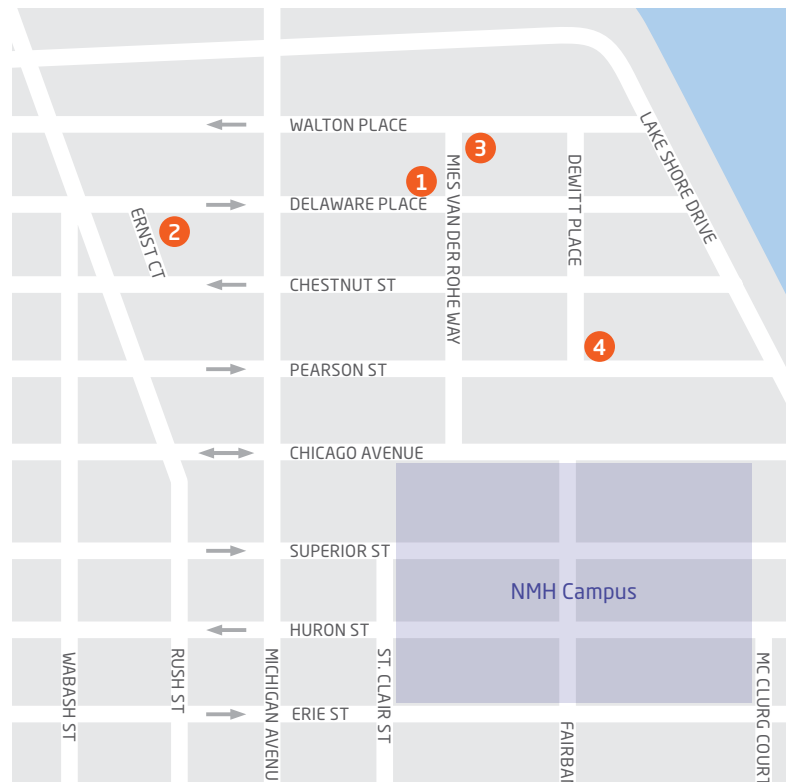

The following hotels are located in the heart of downtown Chicago, within blocks of the Northwestern Memorial Hospital campus, a variety of restaurants, public transportation and the “Magnificent Mile,” Chicago’s premier shopping district.

### Hotels north of Chicago Avenue

- 1** [Hilton Chicago Magnificent Mile](#) 🐾  
 198 East Delaware Place  
 312.664.1100
- 2** [Whitehall Hotel Chicago](#)  
 105 East Delaware Place  
 312.573.6398
- 3** [Residence Inn Marriott Downtown Chicago Magnificent Mile](#) 🐾 🍳 🚗  
 201 East Walton Place  
 312.943.9800
- 4** [Worcester House](#) 🔑 🍳  
 244 East Pearson Street  
 312.926.2566  
 Call for reservations

## Hotels south of Chicago Avenue

- 5** [Peninsula Chicago](#) 🐾  
 108 East Superior Street  
 312.337.2888
- 6** [Hotel One Sixty-Six Mag Mile](#) 🐾  
 166 East Superior Street  
 312.523.0912  
 Call for discounted rate
- 7** [Homewood Suites Chicago Magnificent Mile and Hampton Inn. Chicago Magnificent Mile](#)  
 160 East Huron Street  
 312.585.9333
- 8** [Hyatt Centric Mag Mile](#)  
 633 North St. Clair Street  
 312.787.1234
- 9** [Fairfield Inn & Suites Chicago Downtown/Magnificent Mile](#)  
 216 East Ontario Street  
 312.787.3777
- 10** [Hotel EMC2](#)  
 228 East Ontario Street  
 312.915.0000
- 11** [Courtyard by Marriot Chicago Downtown Magnificent Mile](#)  
 165 East Ontario Street  
 312.660.2402
- 12** [Doubletree. Chicago Magnificent Mile](#)  
 300 East Ohio Street  
 312.787.6100  
 Corporate ID: 560036244 (enter under "special rate codes" on the Hilton Honors app)
- 13** [Embassy Suites](#)  
 511 North Columbus Drive  
 312.836.5900  
 Corporate ID is 560036244 (use if booking through the Hilton Honors app or calling in)